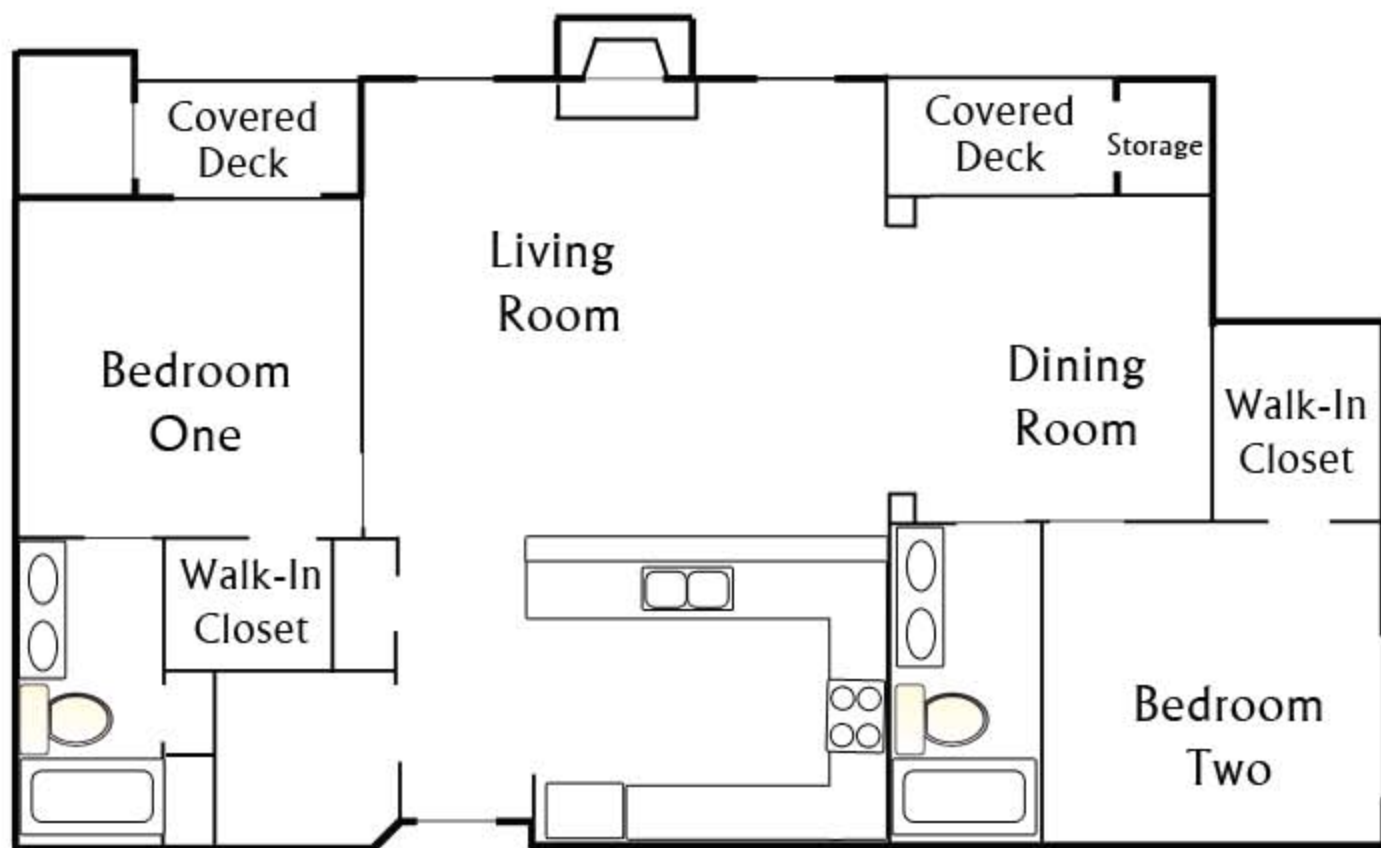

111 Grand Ole Oaks Drive  
Belden, MS 38826  
662-823-1470  
[www.GrandOleOaks.com](http://www.GrandOleOaks.com)

2 Bedroom 2 Bath with Garage  
Approximately 1180 square feet