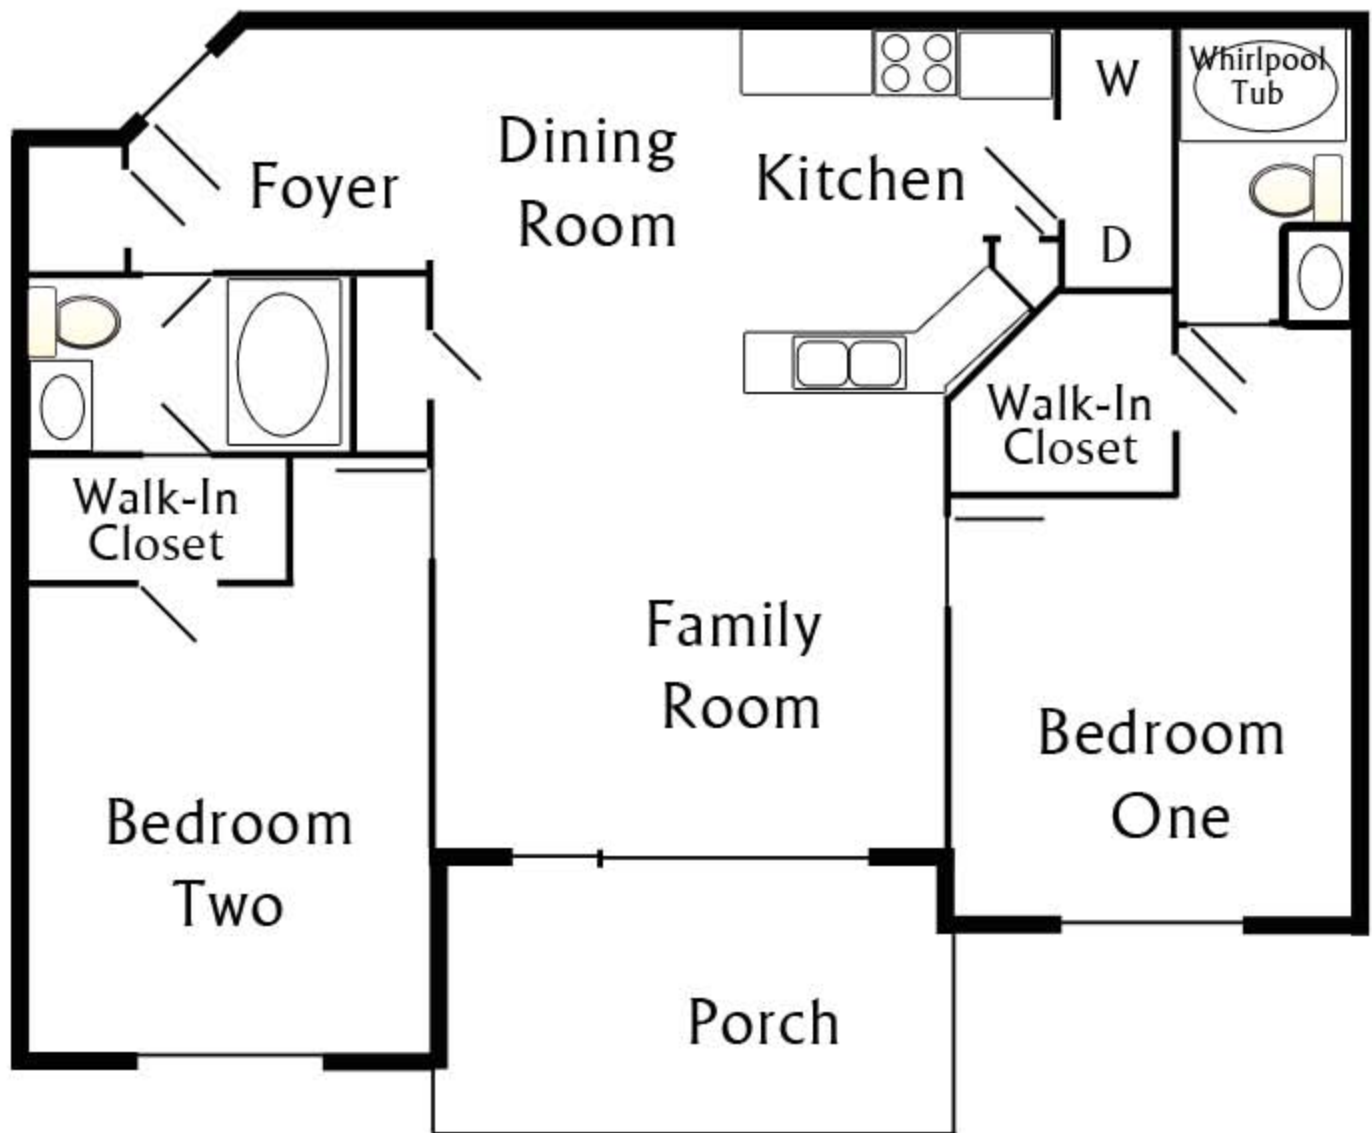

111 Grand Ole Oaks Drive
Belden, MS 38826
662-823-1470
www.GrandOleOaks.com

2 Bedroom 2 Bath
Approximately 1080 square feet