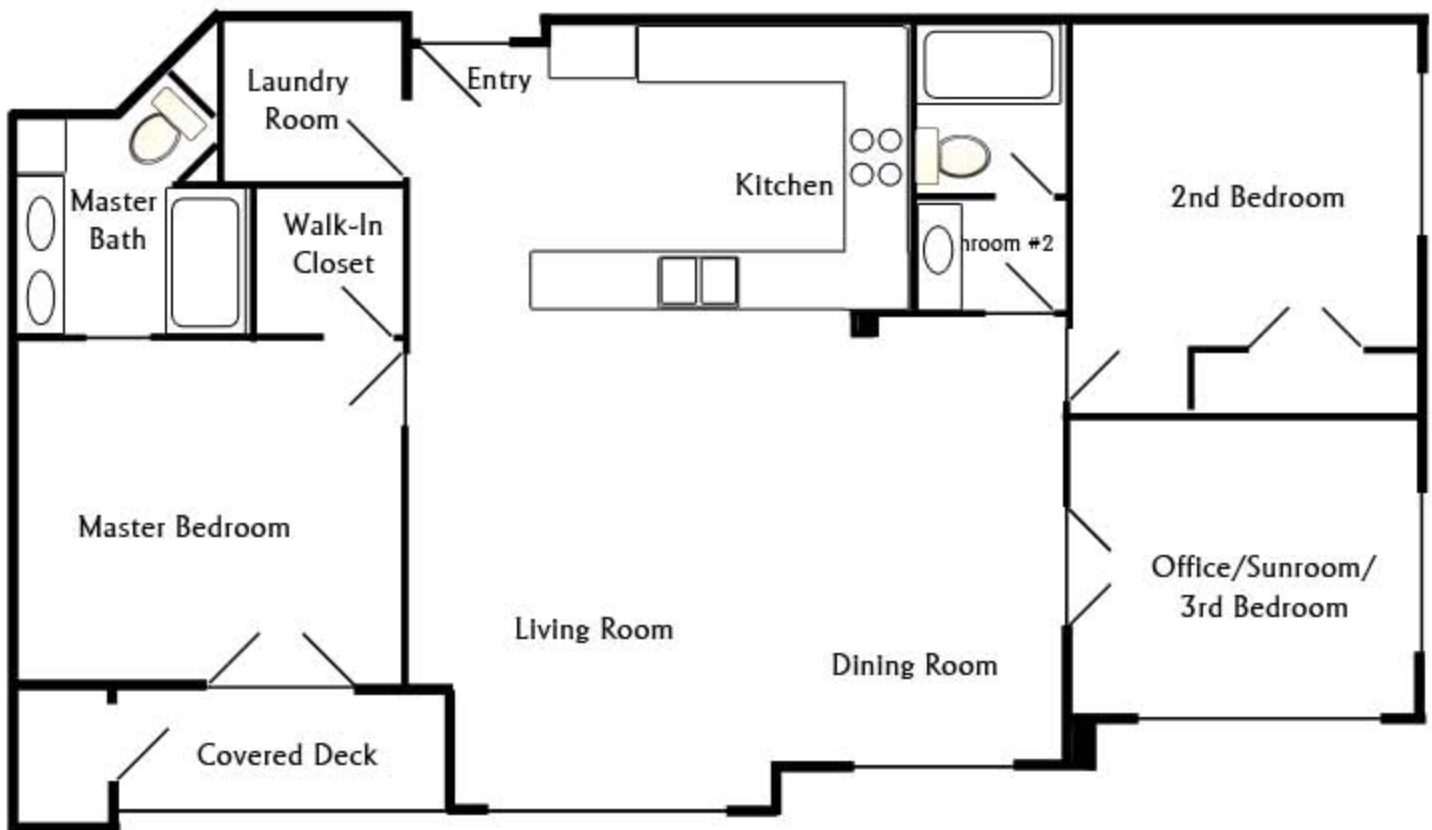

111 Grand Ole Oaks Drive
Belden, MS 38826
662-823-1470
www.GrandOleOaks.com

2/3 Bedroom 2 Bath with Garage
Approximately 1240 square feet